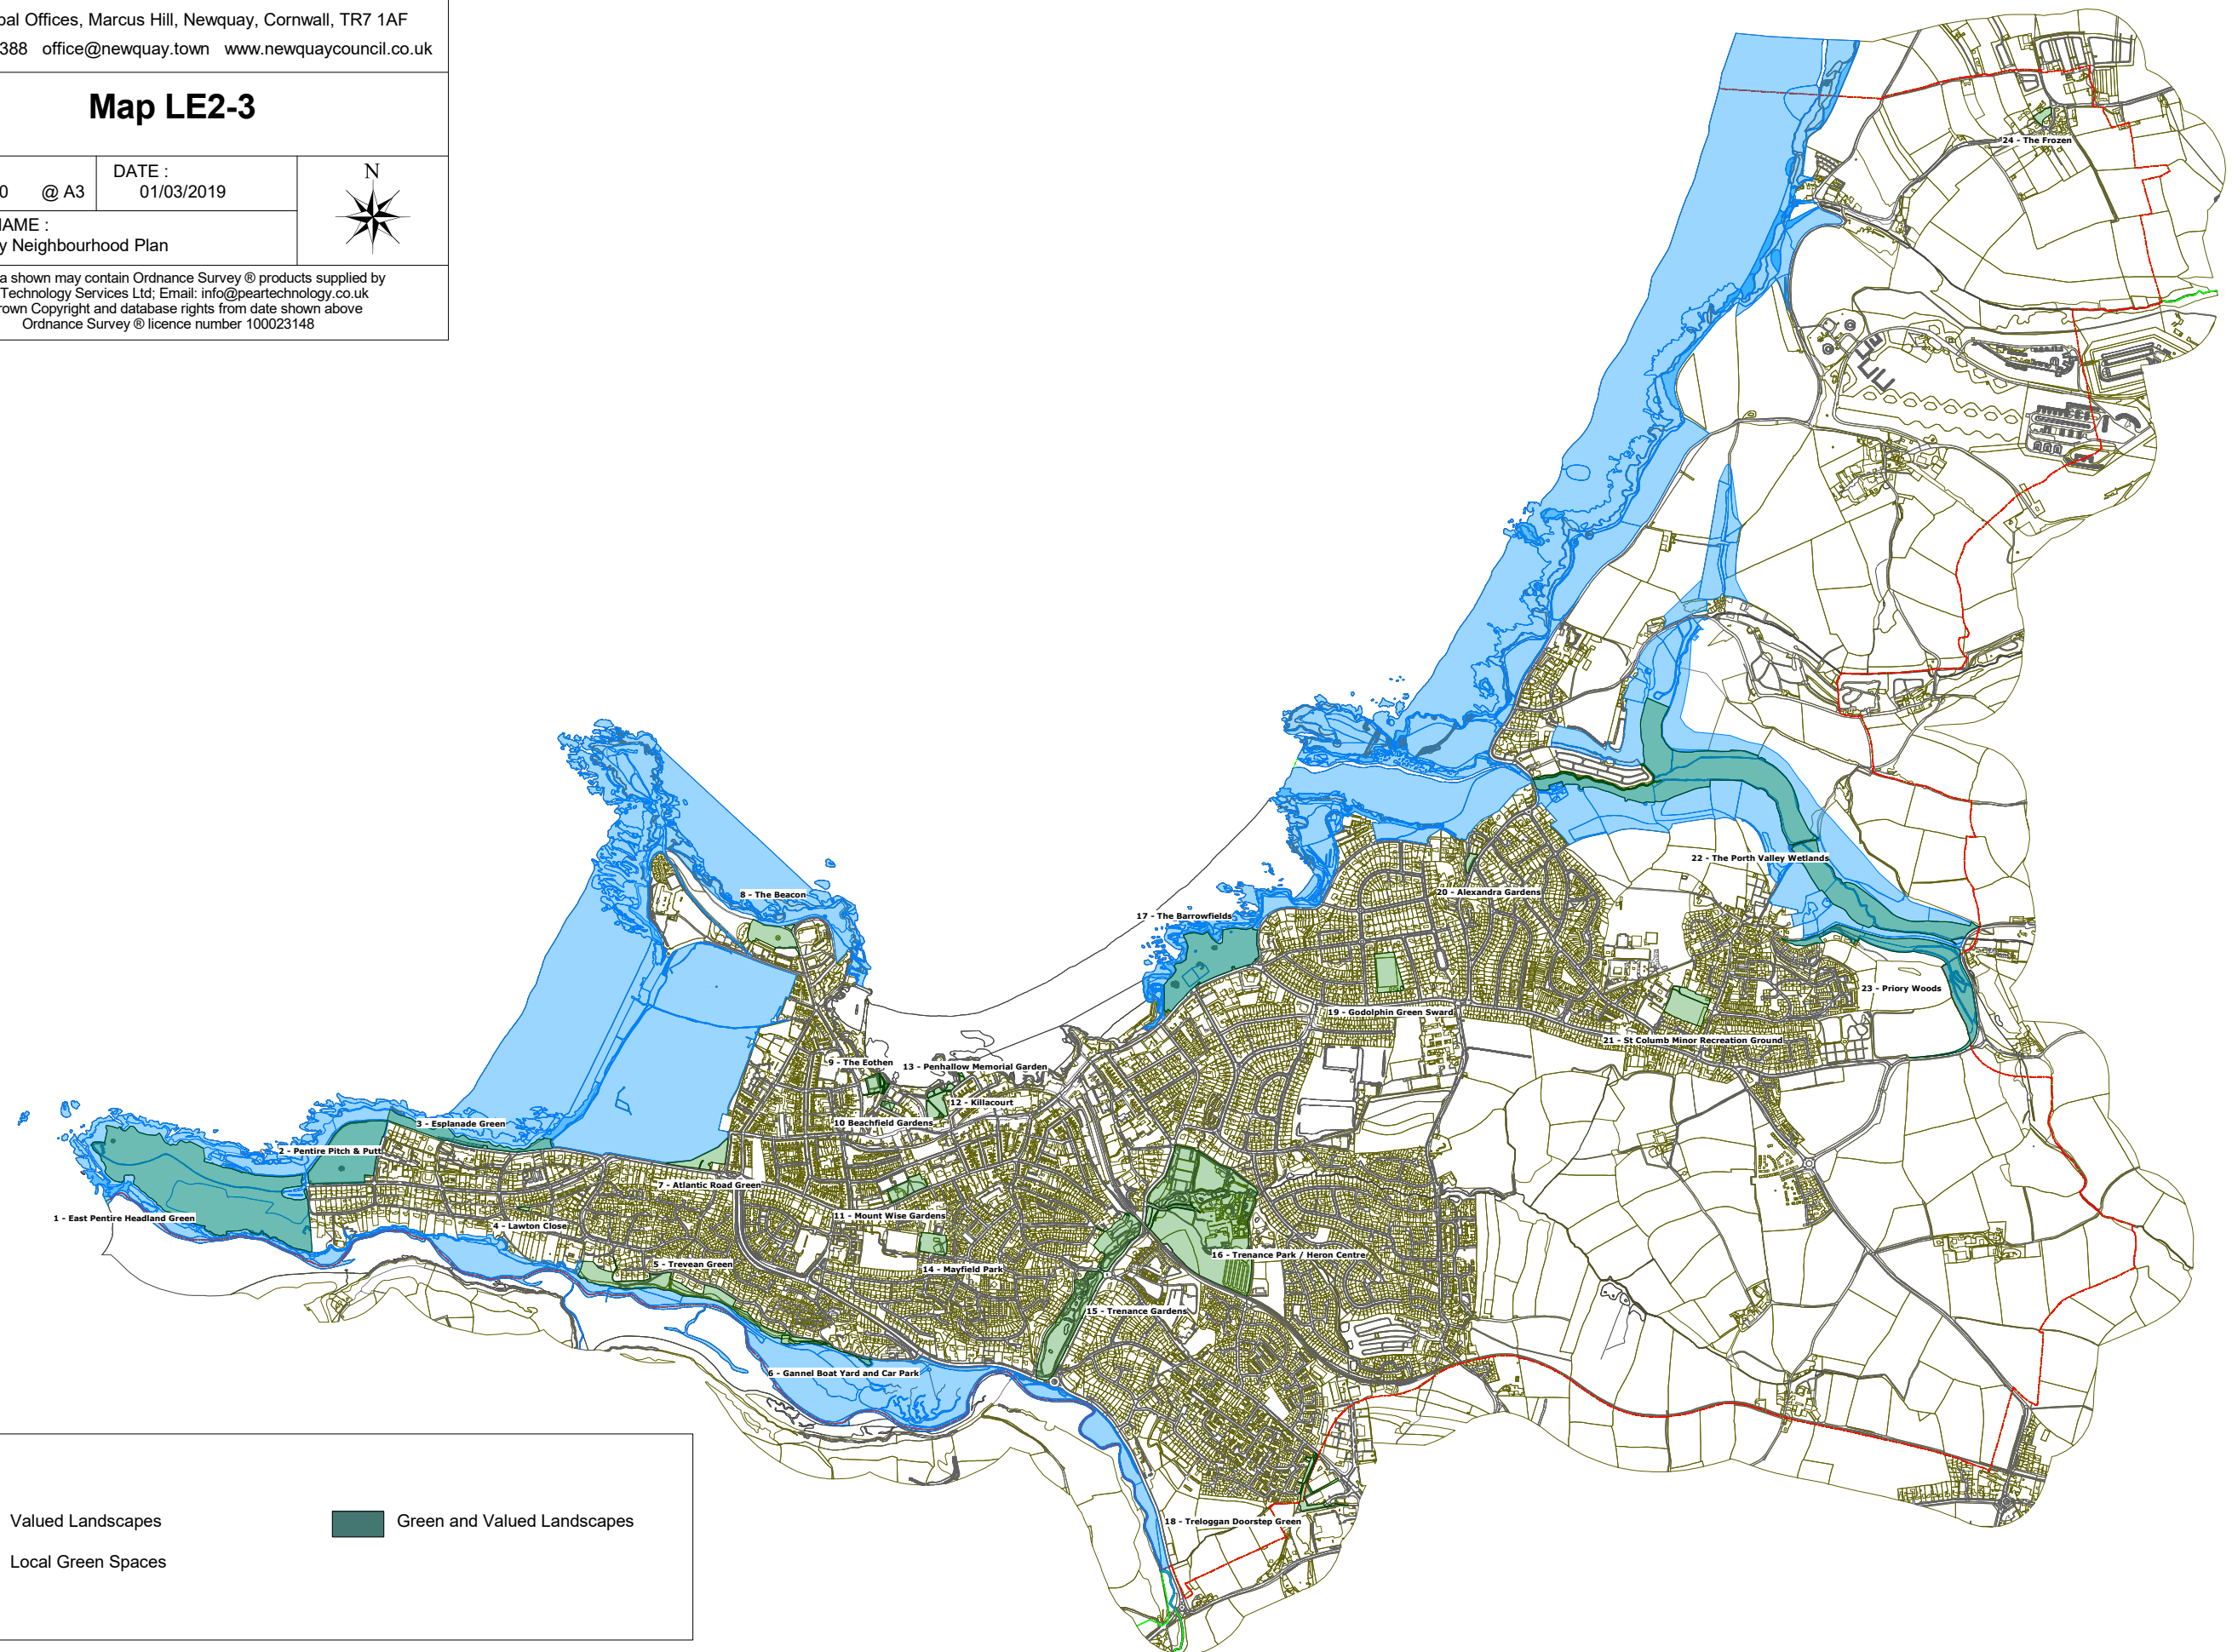

## Map LE2-3

SCALE :  
1 : 23000 @ A3

DATE :  
01/03/2019

MAP FILENAME :  
Newquay Neighbourhood Plan

Map data shown may contain Ordnance Survey © products supplied by  
Pear Technology Services Ltd; Email: info@peartechology.co.uk  
© Crown Copyright and database rights from date shown above  
Ordnance Survey © licence number 100023148

### Key

- Valued Landscapes
- Local Green Spaces
- Green and Valued Landscapes